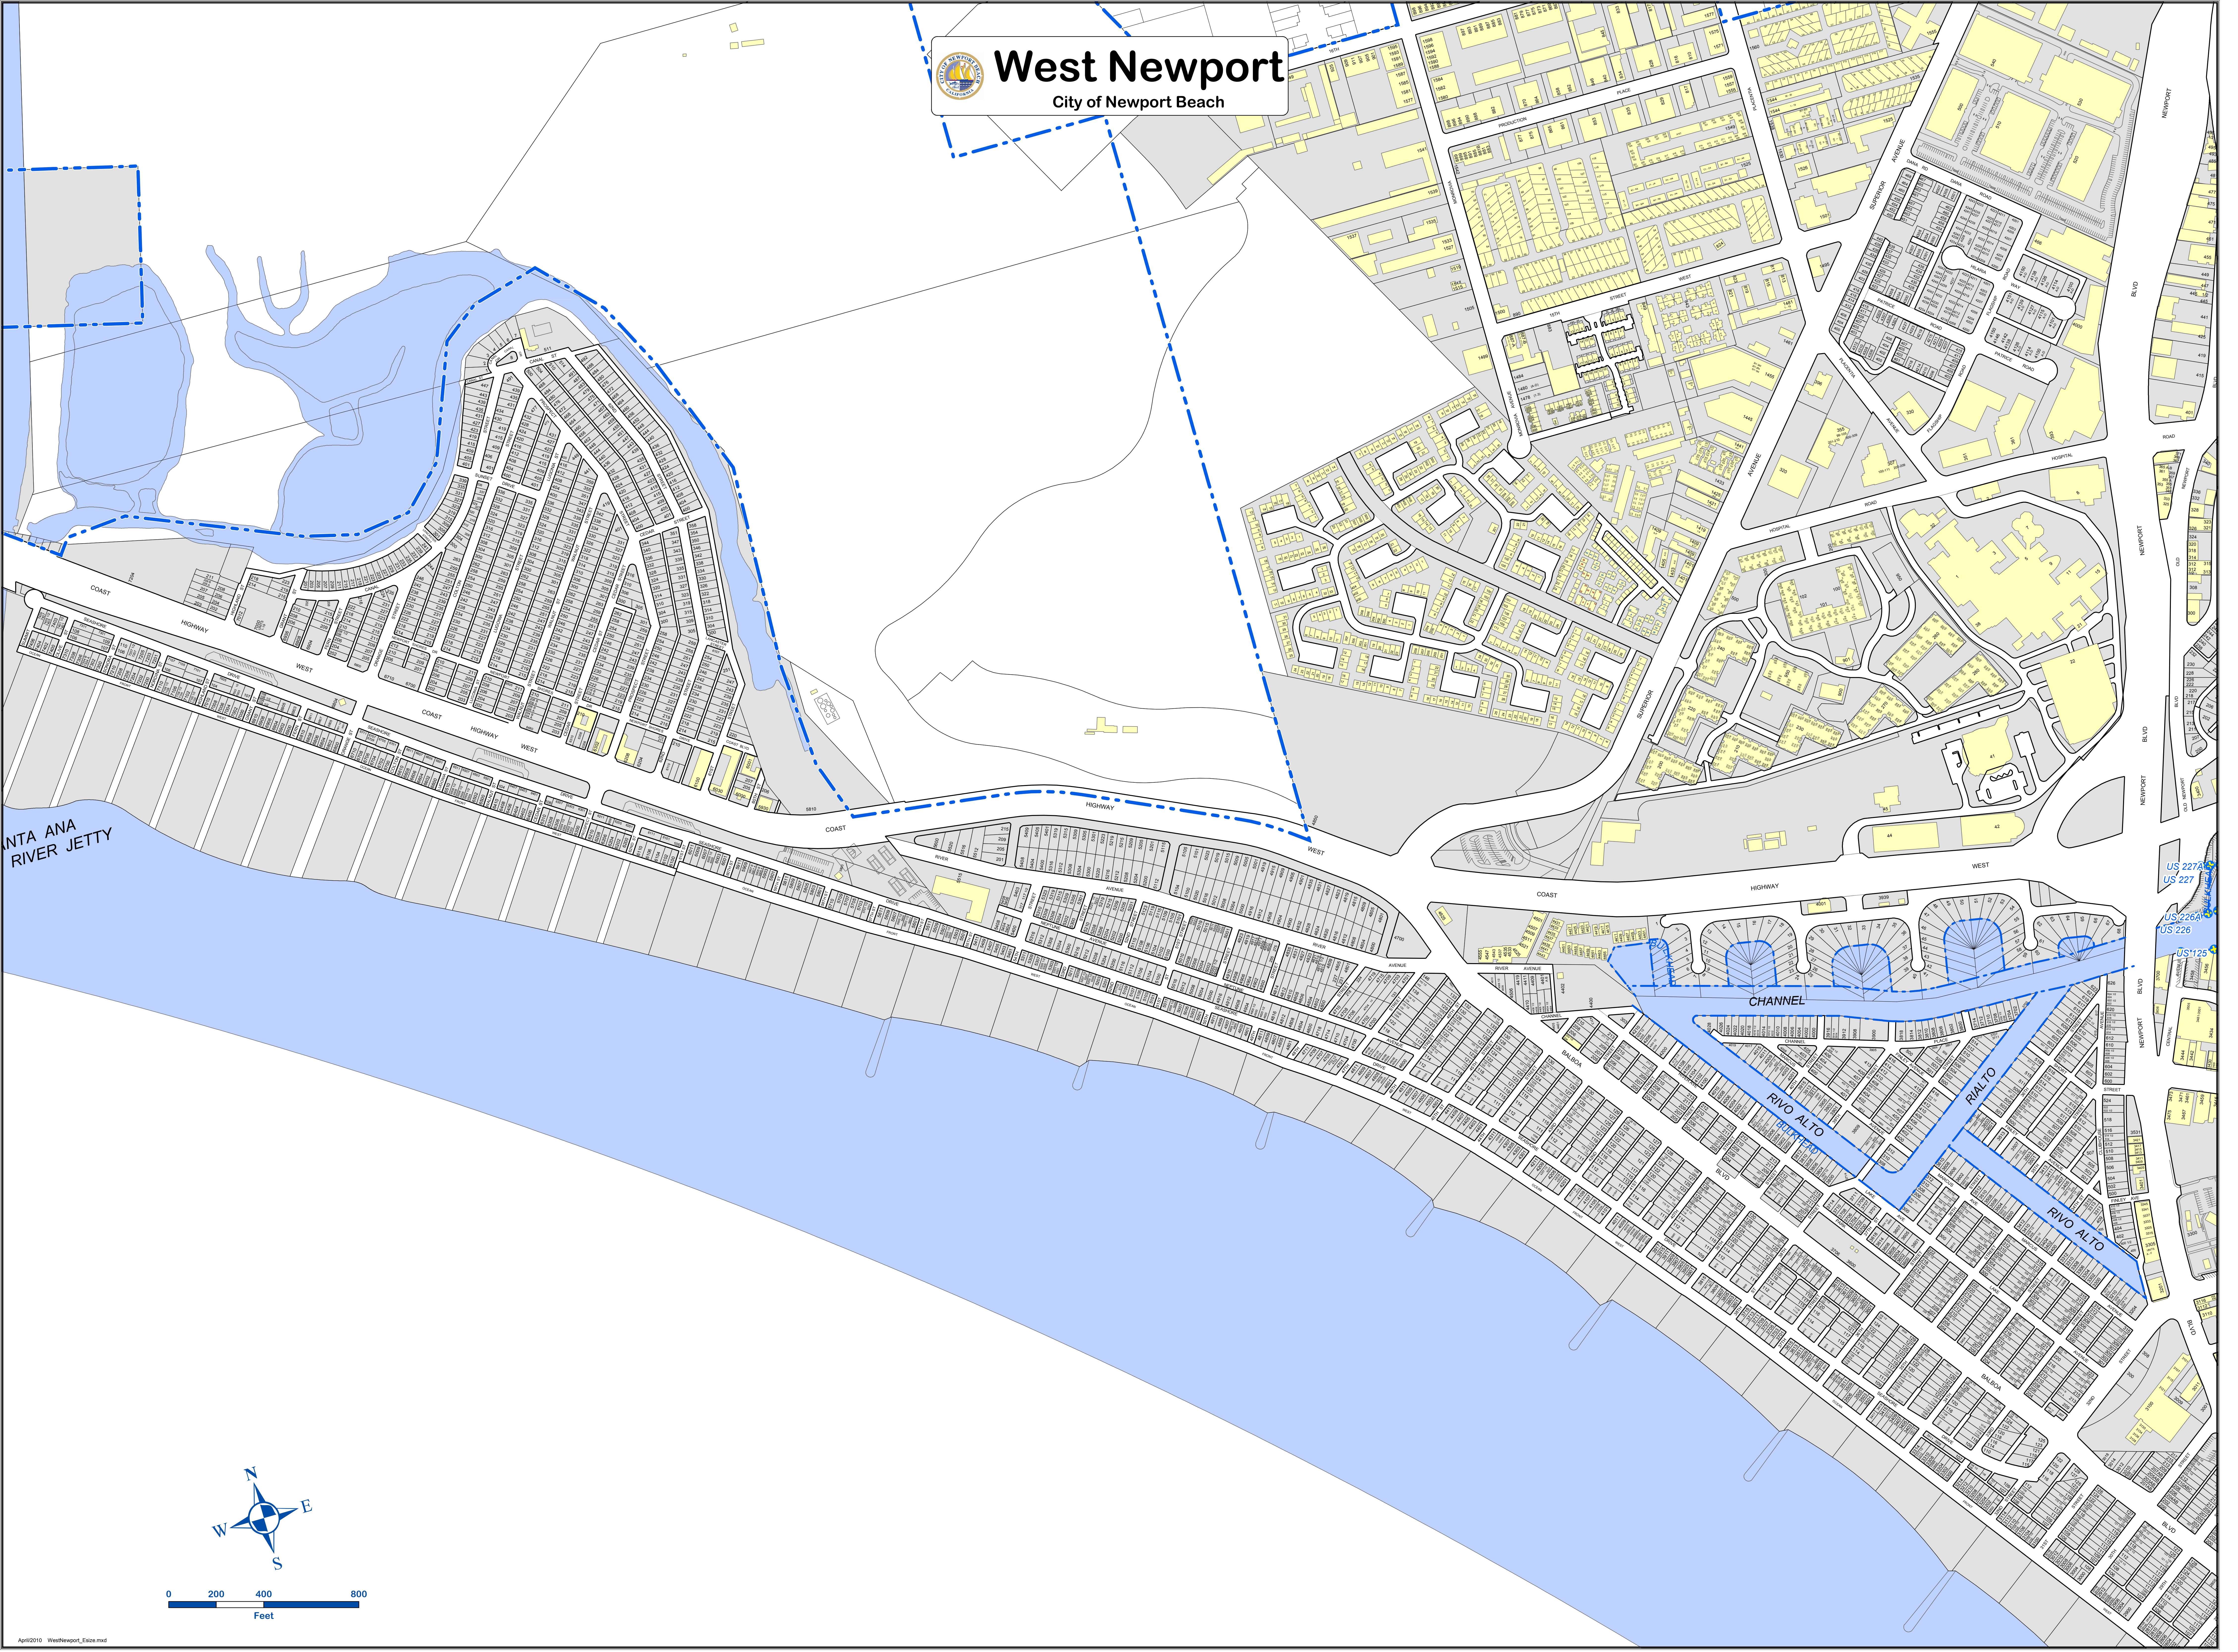

# West Newport

City of Newport Beach

SANTA ANA RIVER JETTY

US 227A  
US 227  
US 226A  
US 226  
US 125