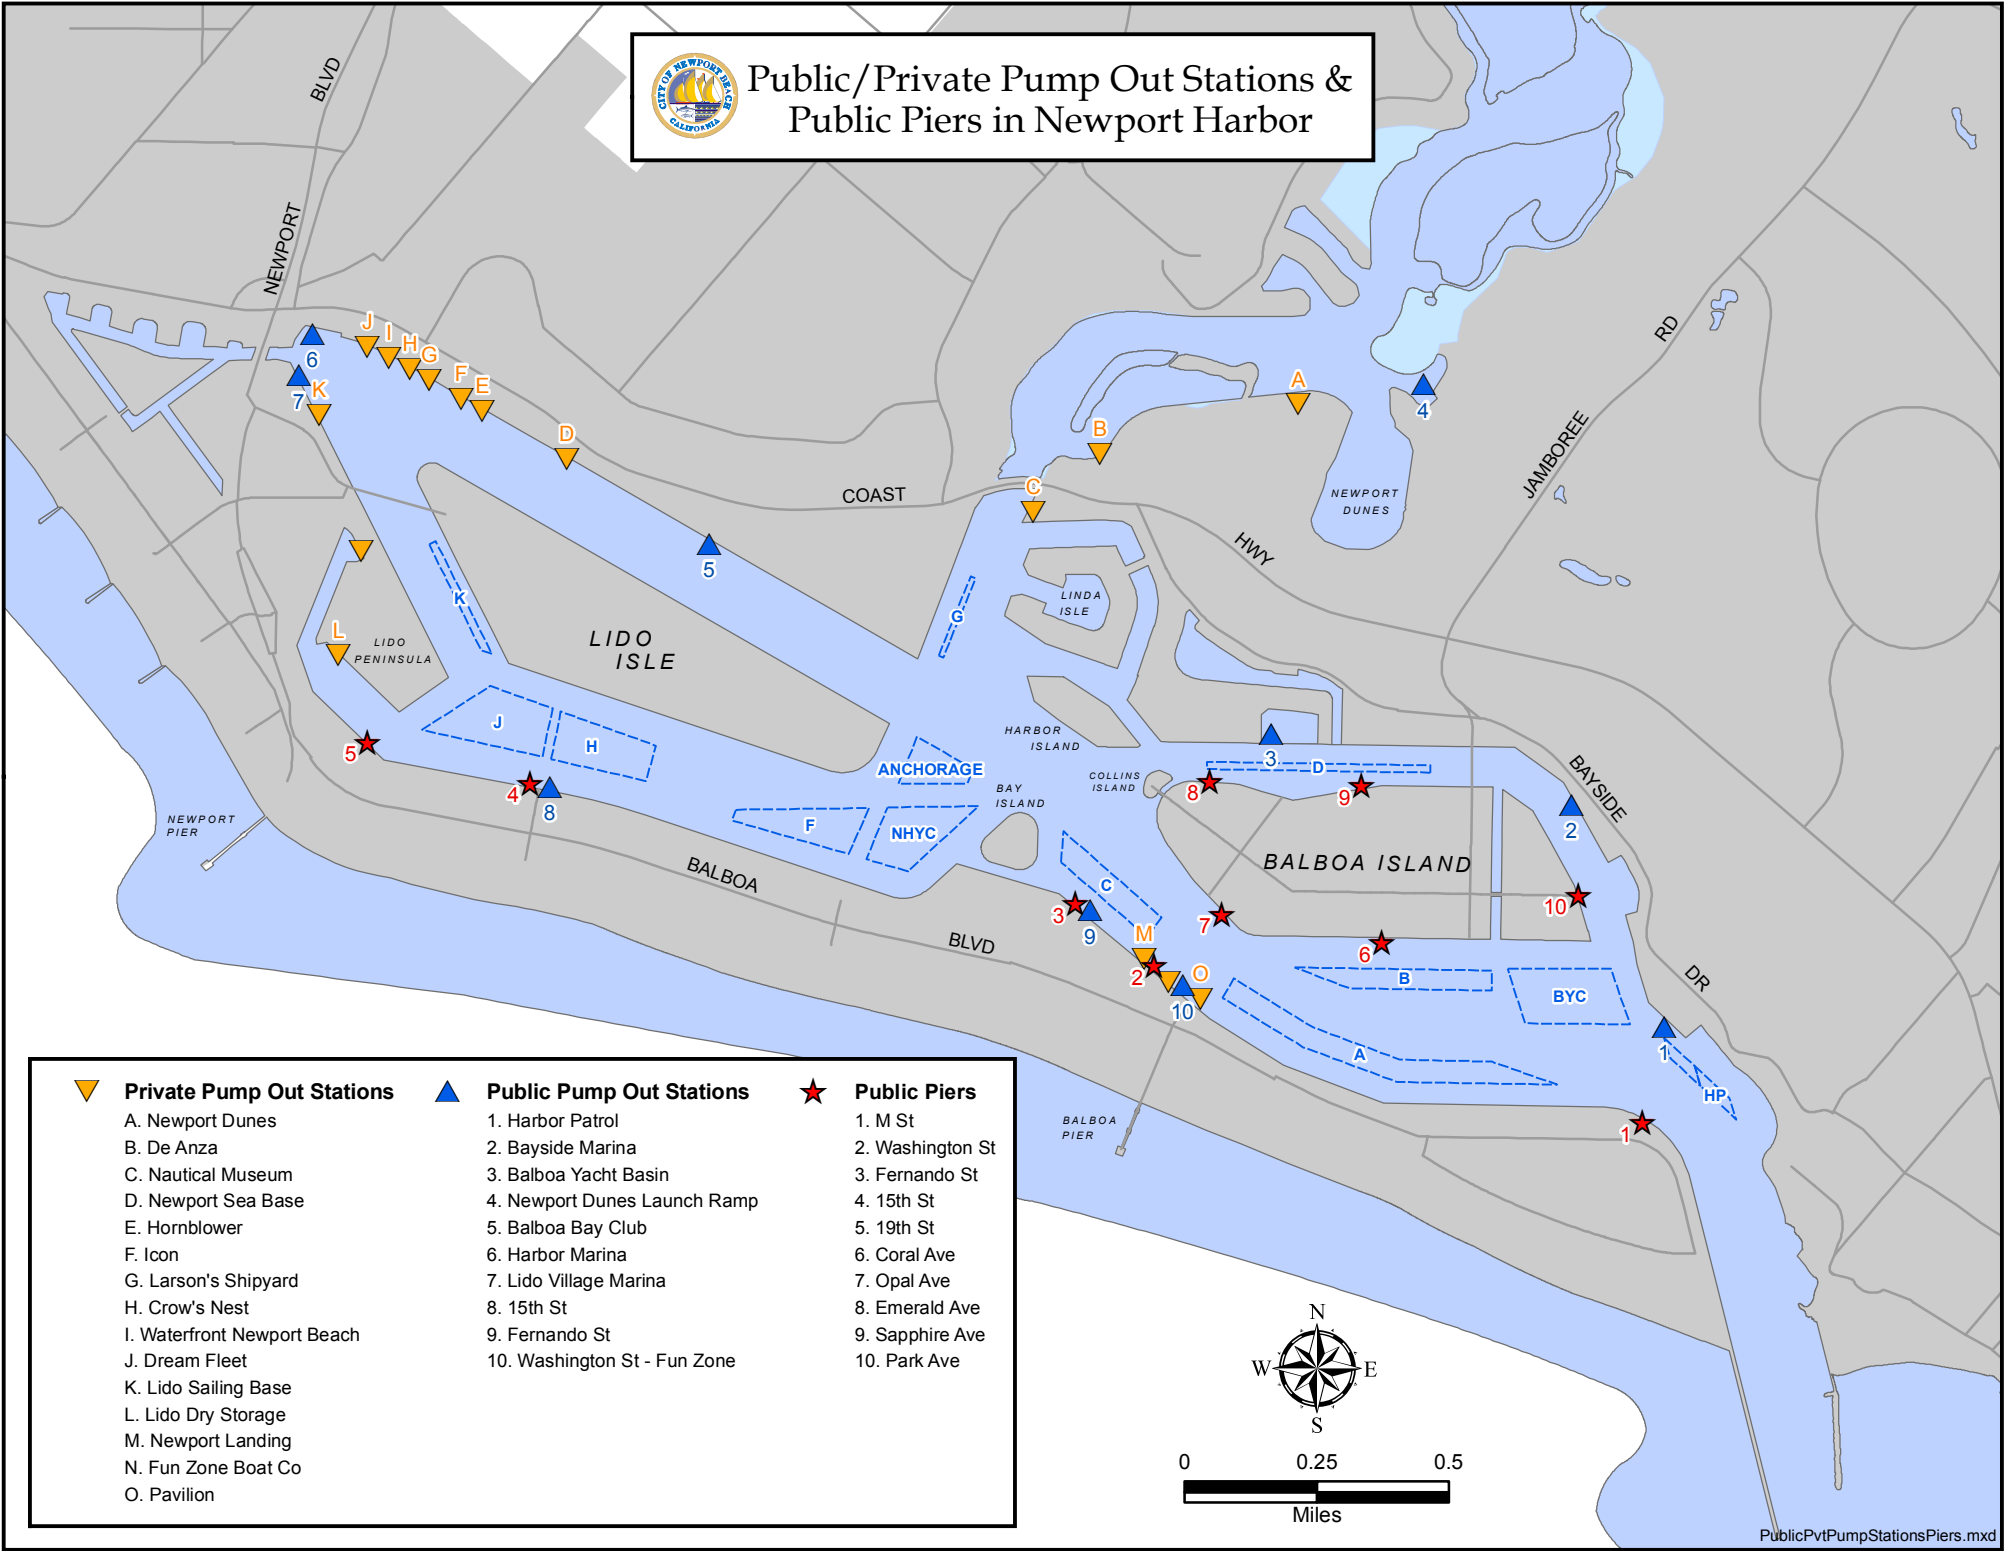

Public/Private Pump Out Stations & Public Piers in Newport Harbor

▼ Private Pump Out Stations	▲ Public Pump Out Stations	★ Public Piers
A. Newport Dunes	1. Harbor Patrol	1. M St
B. De Anza	2. Bayside Marina	2. Washington St
C. Nautical Museum	3. Balboa Yacht Basin	3. Fernando St
D. Newport Sea Base	4. Newport Dunes Launch Ramp	4. 15th St
E. Hornblower	5. Balboa Bay Club	5. 19th St
F. Icon	6. Harbor Marina	6. Coral Ave
G. Larson's Shipyard	7. Lido Village Marina	7. Opal Ave
H. Crow's Nest	8. 15th St	8. Emerald Ave
I. Waterfront Newport Beach	9. Fernando St	9. Sapphire Ave
J. Dream Fleet	10. Washington St - Fun Zone	10. Park Ave
K. Lido Sailing Base		
L. Lido Dry Storage		
M. Newport Landing		
N. Fun Zone Boat Co		
O. Pavilion		